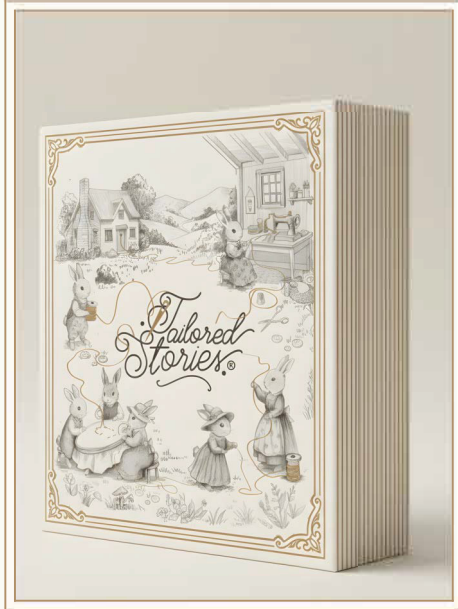

Tailored Stories®

OUR SIGNATURE PACKAGING

FOLDABLE BOOK BOX REQUIERES
MINIMUN ASSEMBLY
Product code: FB001
SRP - US 12 - Price: US 4